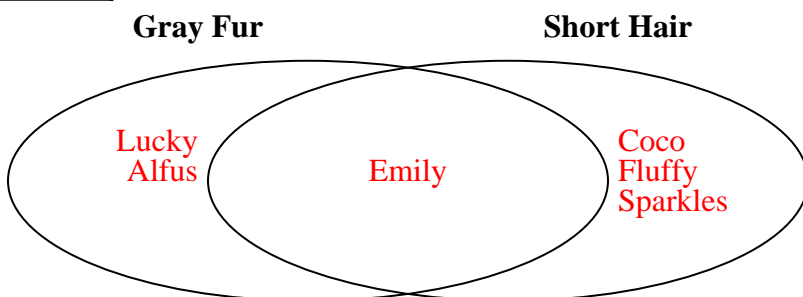

- 2) The table below shows the physical traits of several pets in a pet shelter. Use the chart to fill in the Venn Diagram.

	Alfus	Fluffy	Lucky	Emily	Coco	Sparkles
Fur Color	Gray	Brown	Gray	Gray	Brown	Brown
Fur Length	Long	Short	Long	Short	Short	Short

- 3) The table below shows the description of several video games. Use the chart to fill in the Venn Diagram.

	DreamRush	Everplan	Crystal Rain	Warstar	Farplan	Airblaze
Type	RPG	RPG	Action	Action	RPG	RPG
Art Style	Fantasy	Fantasy	Realistic	Realistic	Realistic	Realistic

Solve each problem.

- 1) The table below shows the description of several super heroes. Use the chart to fill in the Venn Diagram.

	Citadel	Nightwave	Moon Shadow	Sunspot	Protector	Blitz Fire
Wears Mask	Yes	Yes	Yes	No	No	Yes
Has Sidekick	No	Yes	Yes	Yes	Yes	No