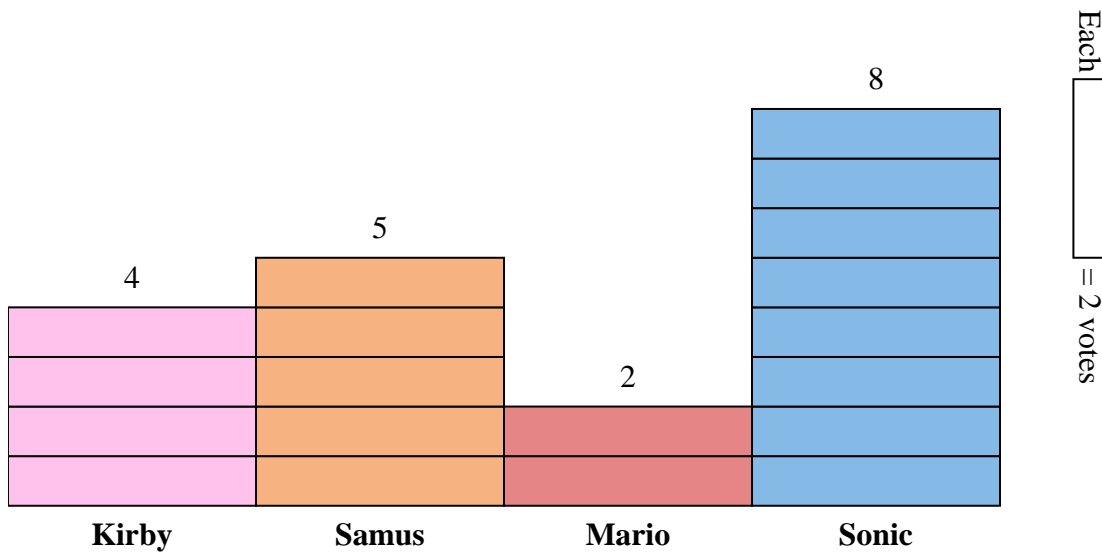

Solve each problem.

1. How many more people liked Sonic than liked Mario?
2. Which character did the largest number of people say was their favorite?
3. Which character did the fewest number of people say was their favorite?
4. How many people total answered the poll?
5. Did fewer people like Kirby or Samus?
6. Did more people like Sonic or Samus?
7. Which character did exactly 4 people say was their favorite?
8. How many people liked Sonic the best?
9. What is the combined number of people who liked Kirby and Mario?
10. What is the difference in the number of people who liked Mario and the number who liked Samus?

Answers

1. **12**
2. **Sonic**
3. **Mario**
4. **38**
5. **Kirby**
6. **Sonic**
7. **Mario**
8. **16**
9. **12**
10. **6**