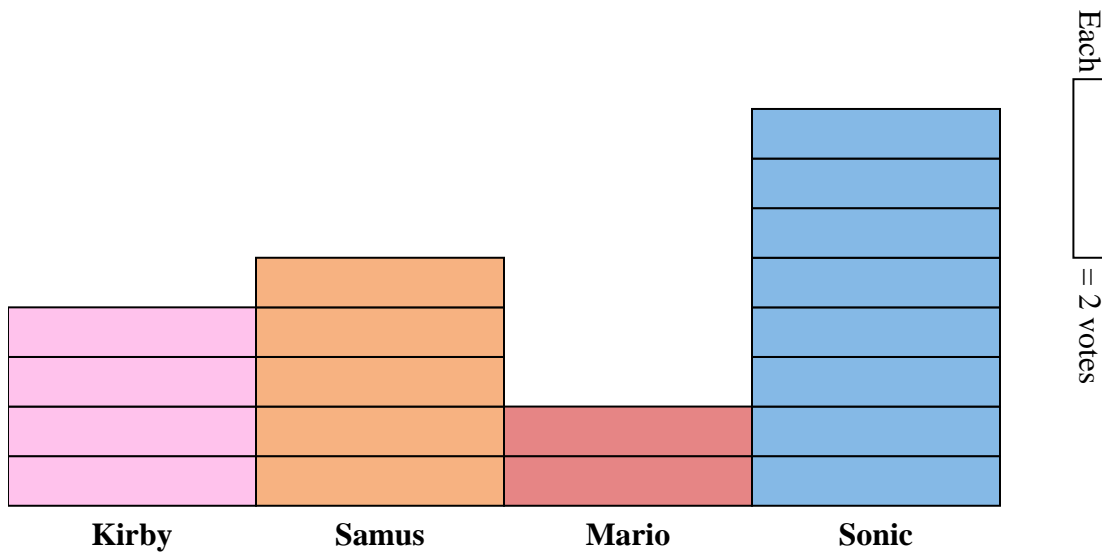

Solve each problem.

Answers

1. \_\_\_\_\_
2. \_\_\_\_\_
3. \_\_\_\_\_
4. \_\_\_\_\_
5. \_\_\_\_\_
6. \_\_\_\_\_
7. \_\_\_\_\_
8. \_\_\_\_\_
9. \_\_\_\_\_
10. \_\_\_\_\_

- 1) How many more people liked Sonic than liked Mario?
- 2) Which character did the largest number of people say was their favorite?
- 3) Which character did the fewest number of people say was their favorite?
- 4) How many people total answered the poll?
- 5) Did fewer people like Kirby or Samus?
- 6) Did more people like Sonic or Samus?
- 7) Which character did exactly 4 people say was their favorite?
- 8) How many people liked Sonic the best?
- 9) What is the combined number of people who liked Kirby and Mario?
- 10) What is the difference in the number of people who liked Mario and the number who liked Samus?

Solve each problem.

- How many more people liked Sonic than liked Mario?
- Which character did the largest number of people say was their favorite?
- Which character did the fewest number of people say was their favorite?
- How many people total answered the poll?
- Did fewer people like Kirby or Samus?
- Did more people like Sonic or Samus?
- Which character did exactly 4 people say was their favorite?
- How many people liked Sonic the best?
- What is the combined number of people who liked Kirby and Mario?
- What is the difference in the number of people who liked Mario and the number who liked Samus?