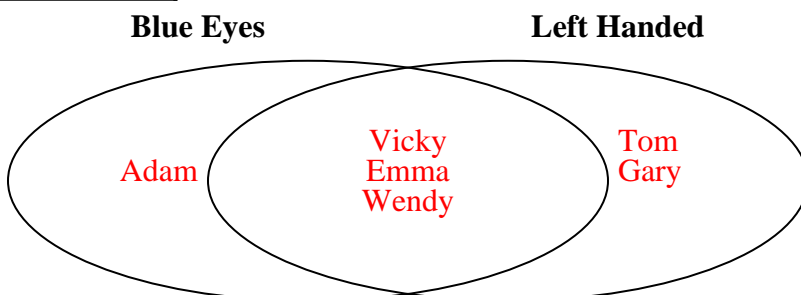

**Blue Eyes**

**Left Handed**

- 3) The table below shows the physical traits of several pets in a pet shelter. Use the chart to fill in the Venn Diagram.

	Fluffy	Bubbles	Alfus	Lucky	Emily	Sparkles
Fur Length	Long	Long	Short	Long	Short	Short
Fur Color	Gray	Gray	Brown	Gray	Gray	Brown

**Short Hair**

**Gray Fur**

Solve each problem.

- 1) The table below shows the description of several video games. Use the chart to fill in the Venn Diagram.

	Everplan	Farplan	Warstar	DreamRush	Crystal Rain	Airblaze
Type	RPG	RPG	Action	Action	RPG	Action
Art Style	Realistic	Fantasy	Realistic	Realistic	Realistic	Realistic

- 2) The table below shows the physical traits of different students. Use the chart to fill in the Venn Diagram.

	Gary	Adam	Tom	Emma	Vicky	Wendy
Eye Color	Green	Blue	Green	Blue	Blue	Blue
Dominant Hand	Left	Right	Left	Left	Left	Left

- 3) The table below shows the physical traits of several pets in a pet shelter. Use the chart to fill in the Venn Diagram.

	Fluffy	Bubbles	Alfus	Lucky	Emily	Sparkles
Fur Length	Long	Long	Short	Long	Short	Short
Fur Color	Gray	Gray	Brown	Gray	Gray	Brown